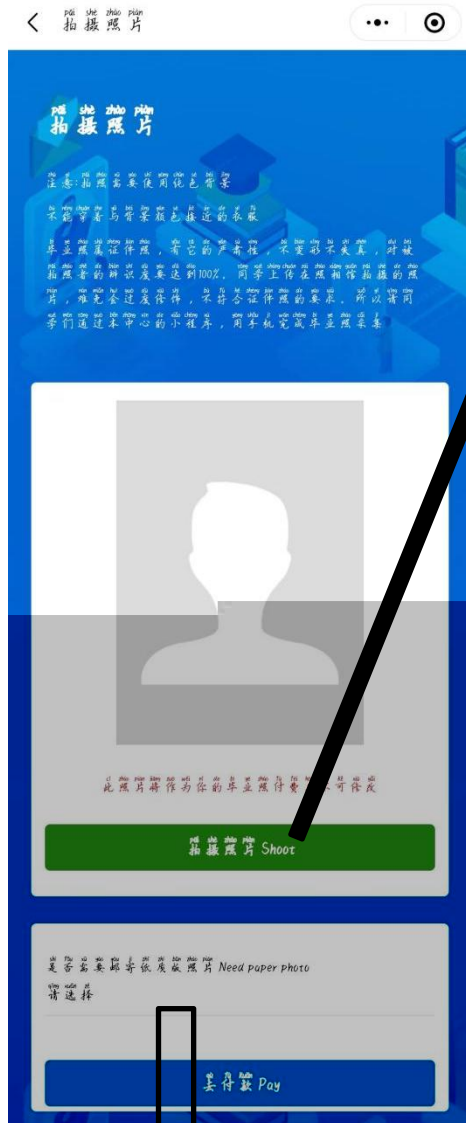

学二多

· 选择“线上采集”拍摄

13:27

涉磊三*山“ 国

请选择采集方式

线上小程序采集

自助拍摄一体机

Click "Shoot" on the screen

Look carefully at the seven steps in the tips, and swipe from right to left in the top right corner to go to the next page

The order status shows that the payment is completed before the whole process of shooting is completed