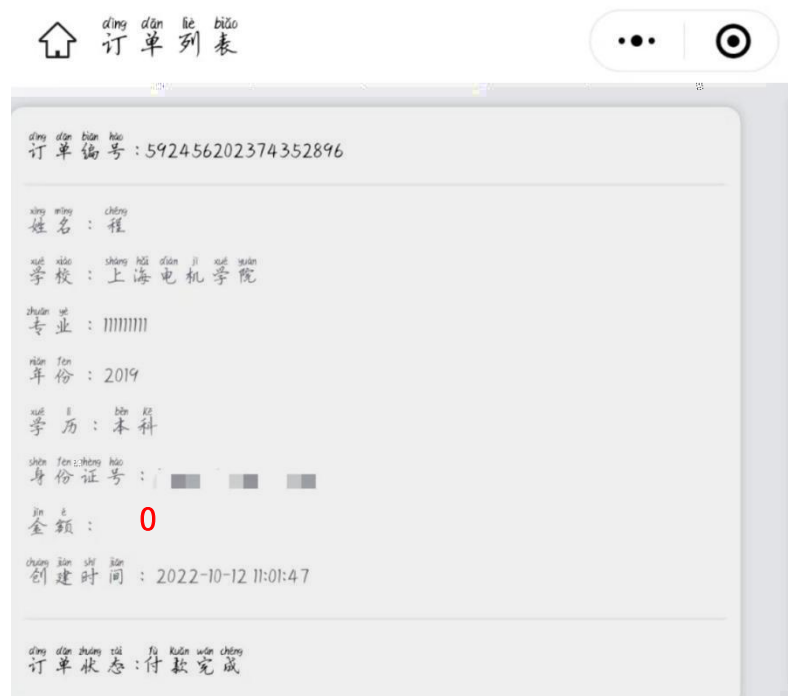

学二多

· 选择“线上采集”拍摄

13:27

涉磊三*山“ 国

请选择采集方式

线上小程序采集

自助拍摄一体机

Click "Shoot" on the screen

Look carefully at the seven steps in the tips, and swipe from right to left in the top right corner to go to the next page

The order status shows that the payment is completed before the whole process of shooting is completed